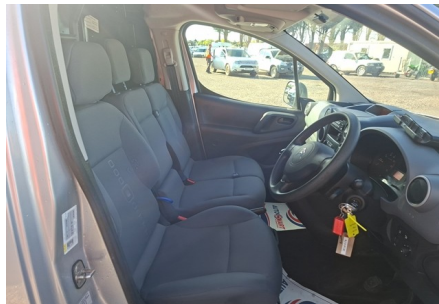

Vehicle Identification

Registration **NJ14WUK**

Lot Number **316**