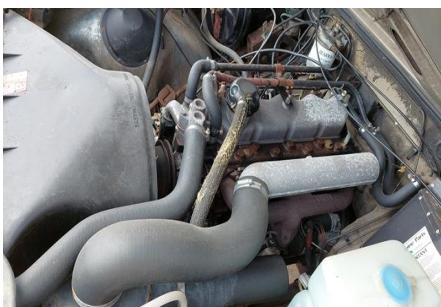

Vehicle Identification

Registration **G708FEL**

Lot Number **103**