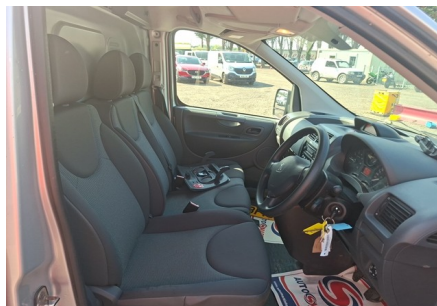

Vehicle Identification

Registration **BF15BYJ**

Lot Number **312**

Make	PEUGEOT
Model	EXPERT 1200 L2H2 HDI
Type	Panel Van
Date of Registration	19/03/2015
Miles / KMs / Hours	37,197 miles - Warranted
MoT Expires	15/12/2026
V5	V5 here
CAP Values	Clean: £2,775.00, Average: £2,225.00, Poor: £1,550.00
Engine	OK
Transmission	OK
Gearbox / Clutch	OK
Suspension	OK
Steering	OK
Brakes	OK
Tyres	Medium
Interior	Minor cosmetic damage
General Condition	Requires attention (Bodyshop repairs)
General Comments	All panels chipped and scratched, wheel need refurbishment, glovebox door broken off

Images

Vehicle Identification

Registration **BF15BYJ**

Lot Number **312**

Vehicle Identification

Registration **BF15BYJ**

Lot Number **312**

Vehicle Identification