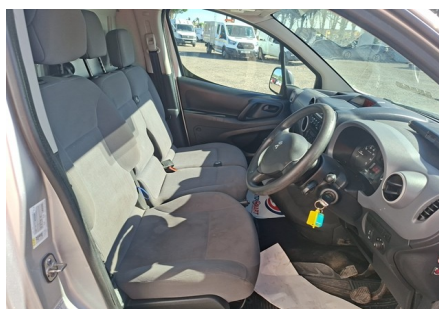

Vehicle Identification

Registration **BF15ZPE**

Lot Number **314**

Make	PEUGEOT
Model	PARTNER 850 SE L1 ATV HDI
Type	Panel Van
Date of Registration	19/03/2015
Miles / KMs / Hours	86,836 miles - Warranted
MoT Expires	01/02/2027
V5	V5 here
Service History	Yes - Service Number: 8 - Service Date: 16/01/2024
CAP Values	Clean: £1,700.00, Average: £1,350.00, Poor: £950.00
Engine	OK
Transmission	OK
Gearbox / Clutch	OK
Suspension	OK
Steering	OK
Brakes	OK
Tyres	Medium
Interior	Minor cosmetic damage
General Condition	Requires attention (Bodyshop repairs)
General Comments	All panels chipped and scratched, wheels in need of refurbishment, interior soiled

Images

Vehicle Identification

Registration **BF15ZPE**

Lot Number **314**

Vehicle Identification

Registration **BF15ZPE**

Lot Number **314**

Vehicle Identification