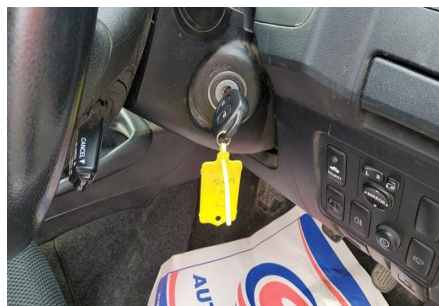

Vehicle Identification

Registration **FJ16UYG**

Lot Number **150**