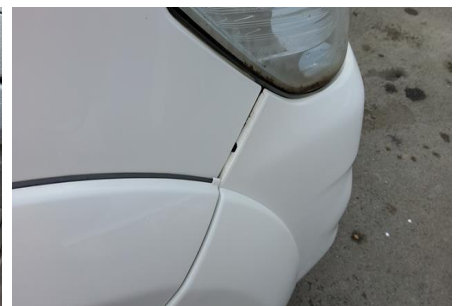

Vehicle Identification

Registration **FJ16UYG**

Lot Number **150**